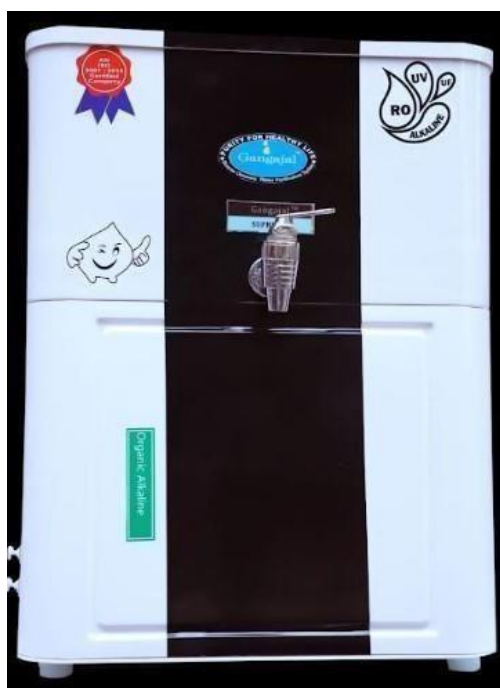

# GJ ICONIC RO

S.no.	Parameters Dimension	
1.	Modal	GJ Iconic RO
2.	Quantity	One Unit
3.	Nett Weight	7.05 Kg. (Approx)
4.	Dimension	14.750x9.750 x 18.500 (inch)
5.	Power Consumption	24 / 36 / 48 W (Approx)
6.	M.R.P. Incl. of all taxes	Rs. 17990/-
7.	<b>Festival Offer - After Exchange 40% Discount Best Price</b>	Rs. 10794/-
8.	Stages of Technology	RO+UV+UF+Tds+Alkaline

# GJ SUPREMO RO

S.no.	Parameters Dimension	
1.	Modal	GJ Supremo RO
2.	Quantity	One Unit
3.	Nett Weight	12.5 Kg. (Approx)
4.	Dimension	17.25" x 9.5" x 21.687" (mm)
5.	Power Consumption	30 W
6.	M.R.P. Incl. of all taxes	Rs. 20990/-
7.	<b>Festival Offer - After Exchange 40% Discount Best Price</b>	Rs. 12594/-
8.	Stages of Technology	RO+UV+UF+Alkaline / Cooper+Tds

# GJ OCEAN RO

S.no.	Parameters Dimension	
1.	Modal	GJ Ocean
2.	Quantity	One Unit
3.	Nett Weight	8.00 Kg. (Approx)
4.	Dimension	14.5 x 8.5 x 19
5.	Power Consumption	30 W
6.	M.R.P. Incl. of all taxes	Rs. 21990/-
7.	<b>Festival Offer - After Exchange 40% Discount Best Price</b>	Rs. 13194/-
8.	Stages of Technology	RO+UV+UF+Alkaline/Active copper+Tds